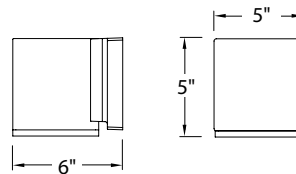

Fixture Type:

Catalog Number:

Project: _____

Location: _____

PRODUCT DESCRIPTION

Precise engineering using the latest energy efficient LED technology with a built-in reflector for superior optics; An appealing cylindrical profile with a powerful LED down light perfect for accent and wall wash lighting.

FEATURES

- Replaceable LED module
- 50,000 hour potential life
- **Color Temp: 3000K**
- **CRI: 85**

SPECIFICATIONS

Construction: Aluminum with etched glass.

Power: Integral driver in luminaire. 120V input.

Light Source: High output LED.

Dimming: Dims to 10% with an electronic low voltage (ELV) dimmer.

Mounting: Mounts directly to junction box.

Finish: Brushed Aluminum (AL), Black (BK), Bronze (BZ), Graphite (GH), White (WT).

Standards: Wet location listed. Dark Sky friendly.

FIXTURE PERFORMANCE

Model	Watt	# of LEDs	LED Lumens	Photometric Lumens
WS-W2605	18W	1	1002	787

ORDER NUMBER

Model	Length	Finish
WS-W2605	5"	AL <i>Brushed Aluminum</i>
		BK <i>Black</i>
		BZ <i>Bronze</i>
		GH <i>Graphite</i>
		WT <i>White</i>